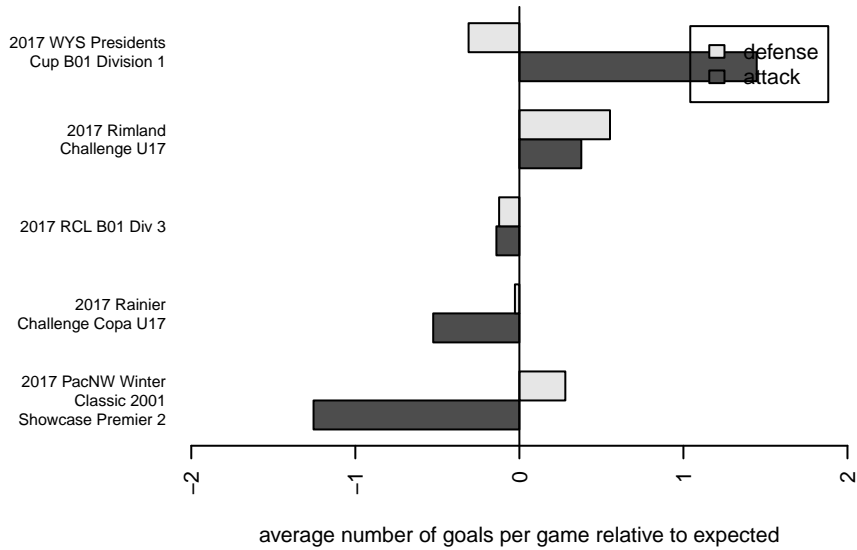

Whatcom Rangers Blue B01

Whatcom FC Rangers
 Bellingham, WA
 B01 total strength=1692
 attack=30.97 defense=15.6
 fall league = RCL B01 Div 3

alt names used:
 28 WFC Rangers BU17 Blue--Samms
 WFC Rangers BU01 Blue
 Whatcom FC Rangers – B01 Blue
 Whatcom FC Rangers – B01 Blue
 WFC Rangers BU17 Blue

Venues played:
 2017 Rainier Challenge Copa U17
 2017 Rimland Challenge U17
 2017 RCL B01 Div 3
 2017 WYS Presidents Cup B01 Division 1
 2017 PacNW Winter Classic 2001 Showcase P

Whatcom Rangers Blue B01
 Dots are actual minus expected GF (blue circles) and GA (red triangles).
 Blue line is smoothed change in attack strength. Red is smoothed change in defense strength.

**attack and defense variance (black dot)
relative to other teams
and top 10 in region**

**attack and defense rating
relative to others at age
and all opponents in last 13 months**

Performance relative to 13 month average