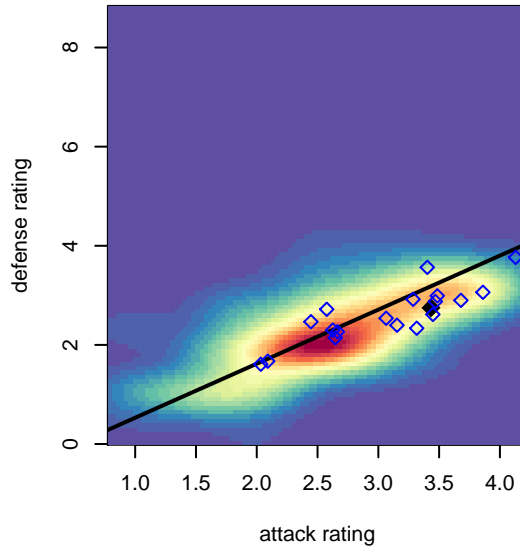

Whatcom Rangers Blue B01

Whatcom FC Rangers
 Bellingham, WA
 B01 total strength=1692
 attack=30.97 defense=15.6
 fall league = RCL B01 Div 3

alt names used:
 28 WFC Rangers BU17 Blue--Samms
 WFC Rangers BU01 Blue
 Whatcom FC Rangers – B01 Blue
 Whatcom FC Rangers – B01 Blue
 WFC Rangers BU17 Blue

Venues played:
 2017 Rainier Challenge Copa U17
 2017 Rimland Challenge U17
 2017 RCL B01 Div 3
 2017 WYS Presidents Cup B01 Division 1
 2017 PacNW Winter Classic 2001 Showcase P

Whatcom Rangers Blue B01
 Dots are actual minus expected GF (blue circles) and GA (red triangles).
 Blue line is smoothed change in attack strength. Red is smoothed change in defense strength.

**attack and defense variance (black dot)
relative to other teams
and top 10 in region**

**attack and defense rating
relative to others at age
and all opponents in last 13 months**

Performance relative to 13 month average