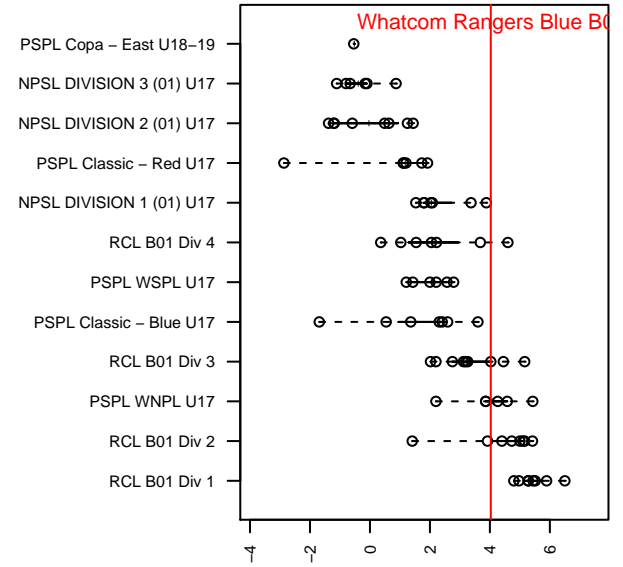

Whatcom Rangers Blue B01

Whatcom FC Rangers
 Bellingham, WA
 B01 total strength=1692
 attack=30.97 defense=15.6
 fall league = RCL B01 Div 3

alt names used:
 28 WFC Rangers BU17 Blue--Samms
 WFC Rangers BU01 Blue
 Whatcom FC Rangers – B01 Blue
 Whatcom FC Rangers – B01 Blue
 WFC Rangers BU17 Blue

Venues played:
 2017 Rainier Challenge Copa U17
 2017 Rimland Challenge U17
 2017 RCL B01 Div 3
 2017 WYS Presidents Cup B01 Division 1
 2017 PacNW Winter Classic 2001 Showcase P

Whatcom Rangers Blue B01
 Dots are actual minus expected GF (blue circles) and GA (red triangles).
 Blue line is smoothed change in attack strength. Red is smoothed change in defense strength.

**attack and defense variance (black dot)
relative to other teams
and top 10 in region**

**attack and defense rating
relative to others at age
and all opponents in last 13 months**

Performance relative to 13 month average