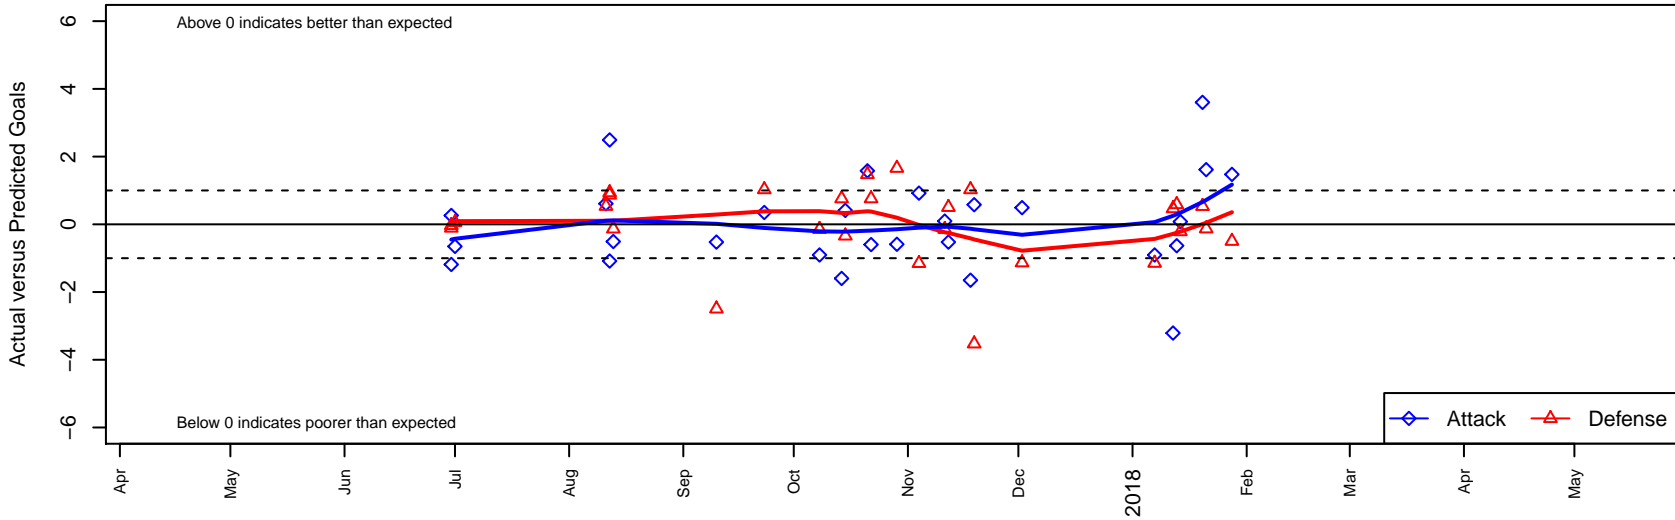

Whatcom Rangers Blue B01

Whatcom FC Rangers
 Bellingham, WA
 B01 total strength=1692
 attack=30.97 defense=15.6
 fall league = RCL B01 Div 3

alt names used:
 28 WFC Rangers BU17 Blue--Samms
 WFC Rangers BU01 Blue
 Whatcom FC Rangers – B01 Blue
 Whatcom FC Rangers – B01 Blue
 WFC Rangers BU17 Blue

Venues played:
 2017 Rainier Challenge Copa U17
 2017 Rimland Challenge U17
 2017 RCL B01 Div 3
 2017 WYS Presidents Cup B01 Division 1
 2017 PacNW Winter Classic 2001 Showcase P

Whatcom Rangers Blue B01
 Dots are actual minus expected GF (blue circles) and GA (red triangles).
 Blue line is smoothed change in attack strength. Red is smoothed change in defense strength.

**attack and defense variance (black dot)
relative to other teams
and top 10 in region**

**attack and defense rating
relative to others at age
and all opponents in last 13 months**

Performance relative to 13 month average